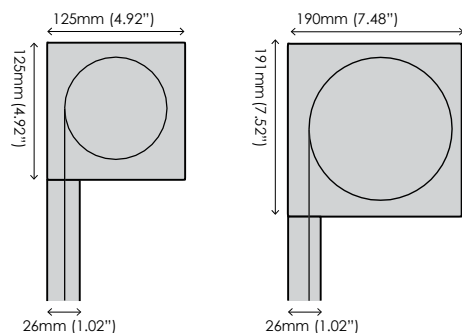

SMART HOME

No matter where you are, you can accurately control your shades via the animated interface on your smartphone.

CAPACITY

	Width	Drop	Max Area
Zipscreen	5m (16ft)	4m (13ft)	12m ² (129ft ²)
Zipscreen Extreme	7m (23ft)	5m (16ft)	35m ² (377ft ²)

DIMENSIONS

Zipscreen

Zipscreen Extreme

CONFIGURATIONS

Full-enclosed cassette

Semi fascia

Open bracket

COLOR RANGE