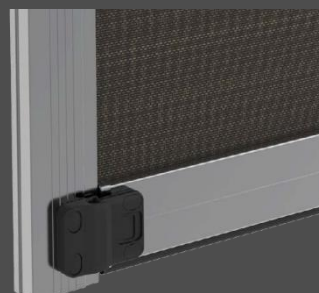

HIDDEN z-LOCK™ TECHNOLOGY

Breakthrough z-LOCK™ technology provides a unique fabric guide, fastening and securing the welded zip and fabric concealed within the side channels; creating a strong, smooth and streamlined system.

The hidden z-LOCK™ function ensures no gap between the fabric screen and side channels and a secure guided movement that won't blow out in the wind.

A total seal provided by Zipscreen's z-LOCK™ technology and bottom sealing strip aids in creating a relaxing insect free environment.

INNOVATIVE ALUMINUM HEADBOX

High-quality square aluminum profile boasts a contemporary aesthetic, offering fully or semi-enclosed headbox and full or semi-fascia configurations.

ONE ACTION ULTRA-LOCK & TENSION

The patented technology of Ultra-Lock enables the shade to be closed, locked and tensioned in one easy action, for a secure and taut fabric finish.

SPECIFICATIONS

CONTROLS

There are a range of options for Zipscreen controls, motorized or manual with a simple crank gear or spring.